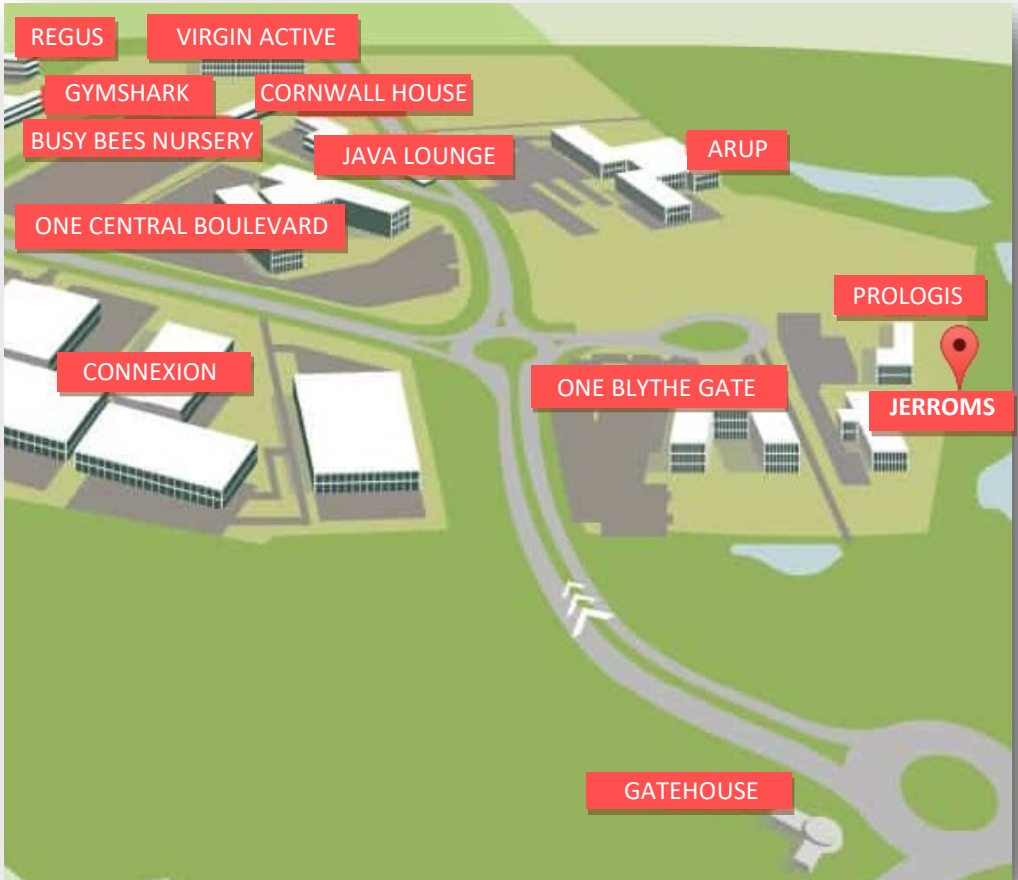

How to find us

From J4 of M42:

- Head towards Blythe Valley Park.
- Go straight over the first roundabout with the Gatehouse on your left.
- Turn right at the second roundabout with the water feature and head towards a third smaller roundabout.
- Take the exit towards Prologis House and then immediately turn right - we are at the bottom of the hill on the left.

Blythe Gate, Blythe Valley Park, Solihull, B90 8AH (SatNav B90 8AD) | T: 0121 693 5000

jerroms.co.uk